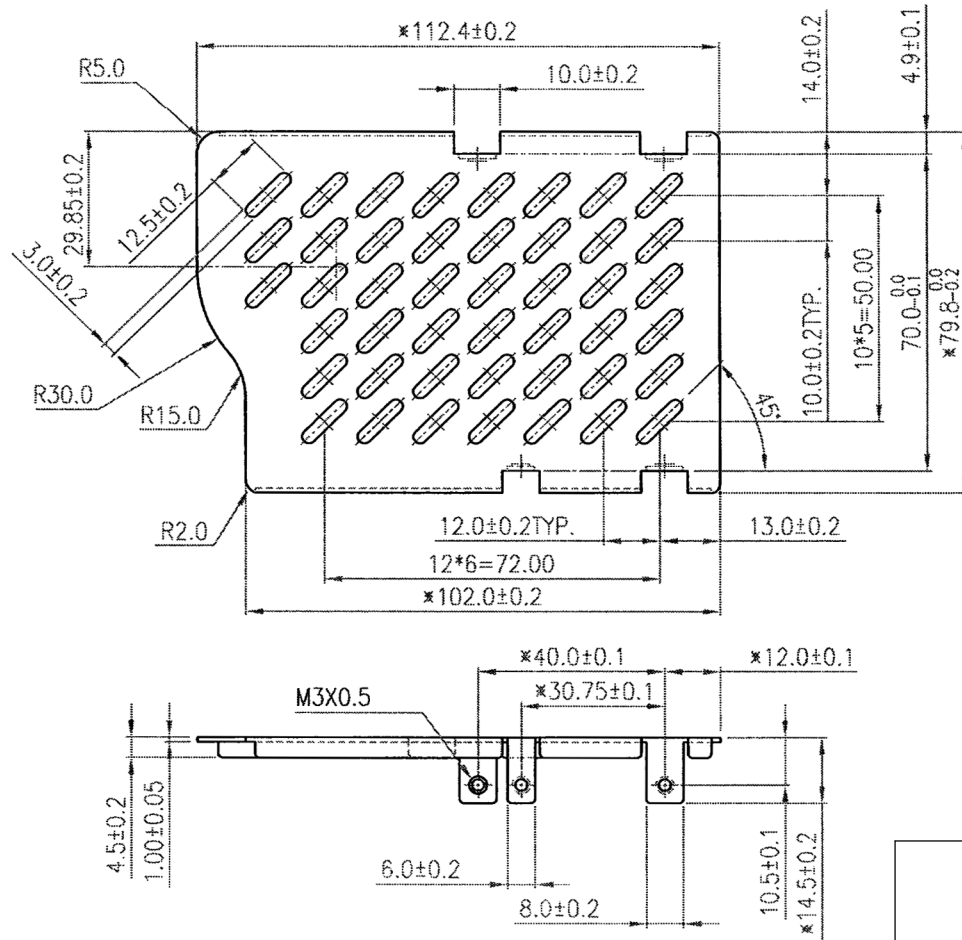

REV.	DESCRIPTION	DATE
A	NEW DRAWING	11/21/2007

20050 SW 112th Ave.
Tualatin, OR 97062
Phone: 503-612-2332
866-372-1258
Fax: 503-612-2382
Website: www.v-infinity.com

TITLE: VSUU top cover kit		REV: A
PART NO. VSUU-TCK	UNITS: MM	
DRAWN BY: JRH	APPROVED BY:	SCALE: